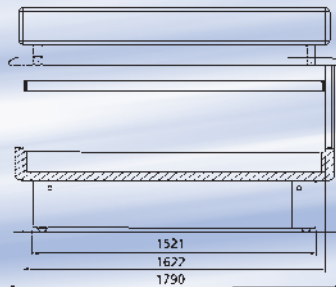

COI34 / COG34

Lightbox is optional