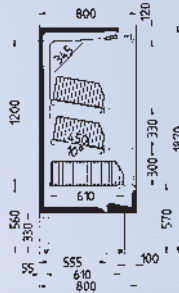

ADVANTER 1046

ADVANTER 1346

ADVANTER 1946

ADVANTER 2546

The economy alternative

ADVANTER Measurements

Examples of different applications:

Standard cabinet

Four display shelves

Fruit and vegetables

Self-service meat

ADVANTER Technical Data

Model	Temperature range (°C)	Volume (ltr.)	Net weight (kg)	Dimensions (mm)			Crated dimensions (mm)			Crated weight (kg)	Transport		Application
				width	depth	height	width	depth	height		Truck (13,6)	40'cont.	
1046	0...+8	490	178	990	800	1870	1120	1110	2070	214	24	20	
1346		630	198	1250			1380			19	16		
1946		970	298	1875			2000			13	12		
2546		1310	396	2500			2630			10	8		