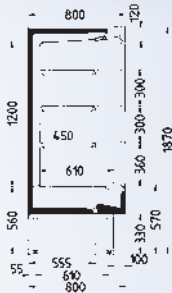

ADVANTER 1046

ADVANTER 1346

ADVANTER 1946

ADVANTER 2546

The economy alternative

ADVANTER Measurements

Examples of different applications:

Standard cabinet

Four display shelves

Fruit and vegetables

Self-service meat

ADVANTER Technical Data

Model	Temperature range (°C)	Volume (ltr.)	Net weight (kg)	Dimensions (mm)			Crated dimensions (mm)			Crated weight (kg)	Transport		Application
				width	depth	height	width	depth	height		Truck (13,6)	40'cont.	
1046	0...+8	490	178	990	800	1870	1120	1110	2070	214	24	20	
1346		630	198	1250			1380			19	16		
1946		970	298	1875			2000			13	12		
2546		1310	396	2500			2630			10	8		