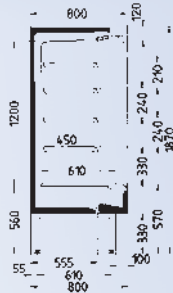

ADVANTER 1046

ADVANTER 1346

ADVANTER 1946

ADVANTER 2546

The economy alternative

ADVANTER Measurements

Examples of different applications:

Standard cabinet

Four display shelves

Fruit and vegetables

Self-service meat

ADVANTER Technical Data

Model	Temperature range (°C)	Volume (ltr.)	Net weight (kg)	Dimensions (mm)			Crated dimensions (mm)			Crated weight (kg)	Transport		Application
				width	depth	height	width	depth	height		Truck (13,6)	40'cont.	
1046	0...+8	490	178	990	800	1870	1120	1110	2070	214	24	20	
1346		630	198	1250			1380			19	16		
1946		970	298	1875			2000			13	12		
2546		1310	396	2500			2630			10	8		