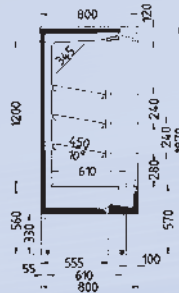

ADVANTER 1046

ADVANTER 1346

ADVANTER 1946

ADVANTER 2546

The economy alternative

ADVANTER Measurements

Examples of different applications:

Standard cabinet

Four display shelves

Fruit and vegetables

Self-service meat

ADVANTER Technical Data

Model	Temperature range (°C)	Volume (ltr.)	Net weight (kg)	Dimensions (mm)			Crated dimensions (mm)			Crated weight (kg)	Transport		Application
				width	depth	height	width	depth	height		Truck (13,6)	40'cont.	
1046	0...+8	490	178	990	800	1870	1120	1110	2070	214	24	20	
1346		630	198	1250			1380			19	16		
1946		970	298	1875			2000			13	12		
2546		1310	396	2500			2630			10	8		