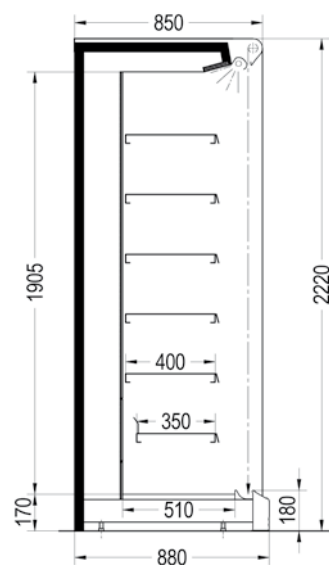

Large number of product facings

Available in 2040 mm and 2220 mm heights

Ergonomic access to products

Wide choice of accessories

Monaxis 52.C4 D

Monaxis 52.C4 DL

Technical data

Monaxis 52.C4 D/DL	(Modules)	125	188	250	375
Lengths incl endwalls (40 mm each)	(mm)	1330	1960	2580	3830
Temperature ranges	(°C)	2-4 / 4-6 0-2			
Refrigeration shelf area	(m ²)				
Monaxis 52.C4 D		3.08	4.62	6.15	9.22
Monaxis 52.C4 DL		3.58	5.38	7.15	10.72