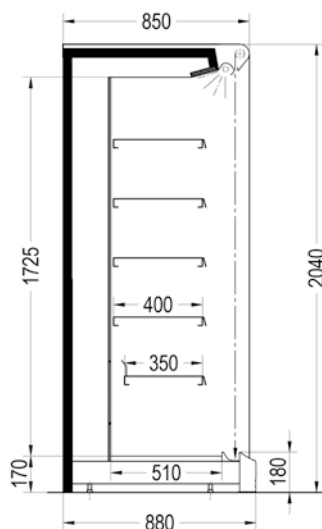

Compact footprint

A wall of products

Impulse sales

High sales productivity
per sqm

Maximum display with minimum floor space

Especially designed for the convenience market

Excellent merchandising

Ultra low front for higher volume of products displayed

Large number of product facings

Available in 2040 mm and 2220 mm heights

Ergonomic access to products

Wide choice of accessories

Monaxis 52.C4 D

Monaxis 52.C4 DL

Technical data

Monaxis 52.C4 D/DL	(Modules)	125	188	250	375
Lengths incl endwalls (40 mm each)	(mm)	1330	1960	2580	3830
Temperature ranges	(°C)	2-4 / 4-6 0-2			
Refrigeration shelf area	(m ²)				
Monaxis 52.C4 D		3.08	4.62	6.15	9.22
Monaxis 52.C4 DL		3.58	5.38	7.15	10.72